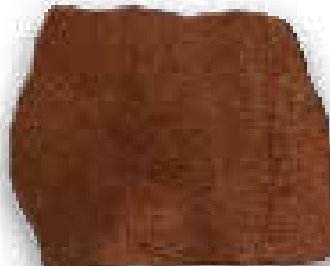

Kemiko Stone Tone Stain Colors

Choose from ten timeless colors that will complement any decor.

COLA

Medium Brown with
Red Undertones

MALAY TAN

Medium Buckskin with
Orange Undertones

VINTAGE UMBER

Earthy Brown with
Red Undertones

WALNUT

Soft, Warm Brown

GOLDEN WHEAT

Soft Amber with
Yellow Undertones

BLACK

Tortoise Shell Black
with Brown Undertones

GARDEN GOLD

Warm Yellow with
Orange Undertones

ENGLISH RED

Rusty, Warm Brown

GREEN LAWN

Soft Green with
Grey Undertones

AQUA BLUE

Soft, Ocean Blue with
Green Undertones

Concrete Coatings
& Floor Systems