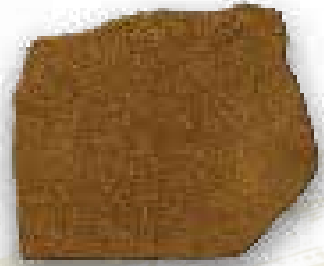

Kemiko Stone Tone Stain Colors

Choose from ten timeless colors that will complement any decor.

COLA

Medium Brown with
Red Undertones

MALAY TAN

Medium Buckskin with
Orange Undertones

VINTAGE UMBER

Earthy Brown with
Red Undertones

WALNUT

Soft, Warm Brown

GOLDEN WHEAT

Soft Amber with
Yellow Undertones

BLACK

Tortoise Shell Black
with Brown Undertones

GARDEN GOLD

Warm Yellow with
Orange Undertones

ENGLISH RED

Rusty, Warm Brown

GREEN LAWN

Soft Green with
Grey Undertones

AQUA BLUE

Soft, Ocean Blue with
Green Undertones

Concrete Coatings
& Floor Systems